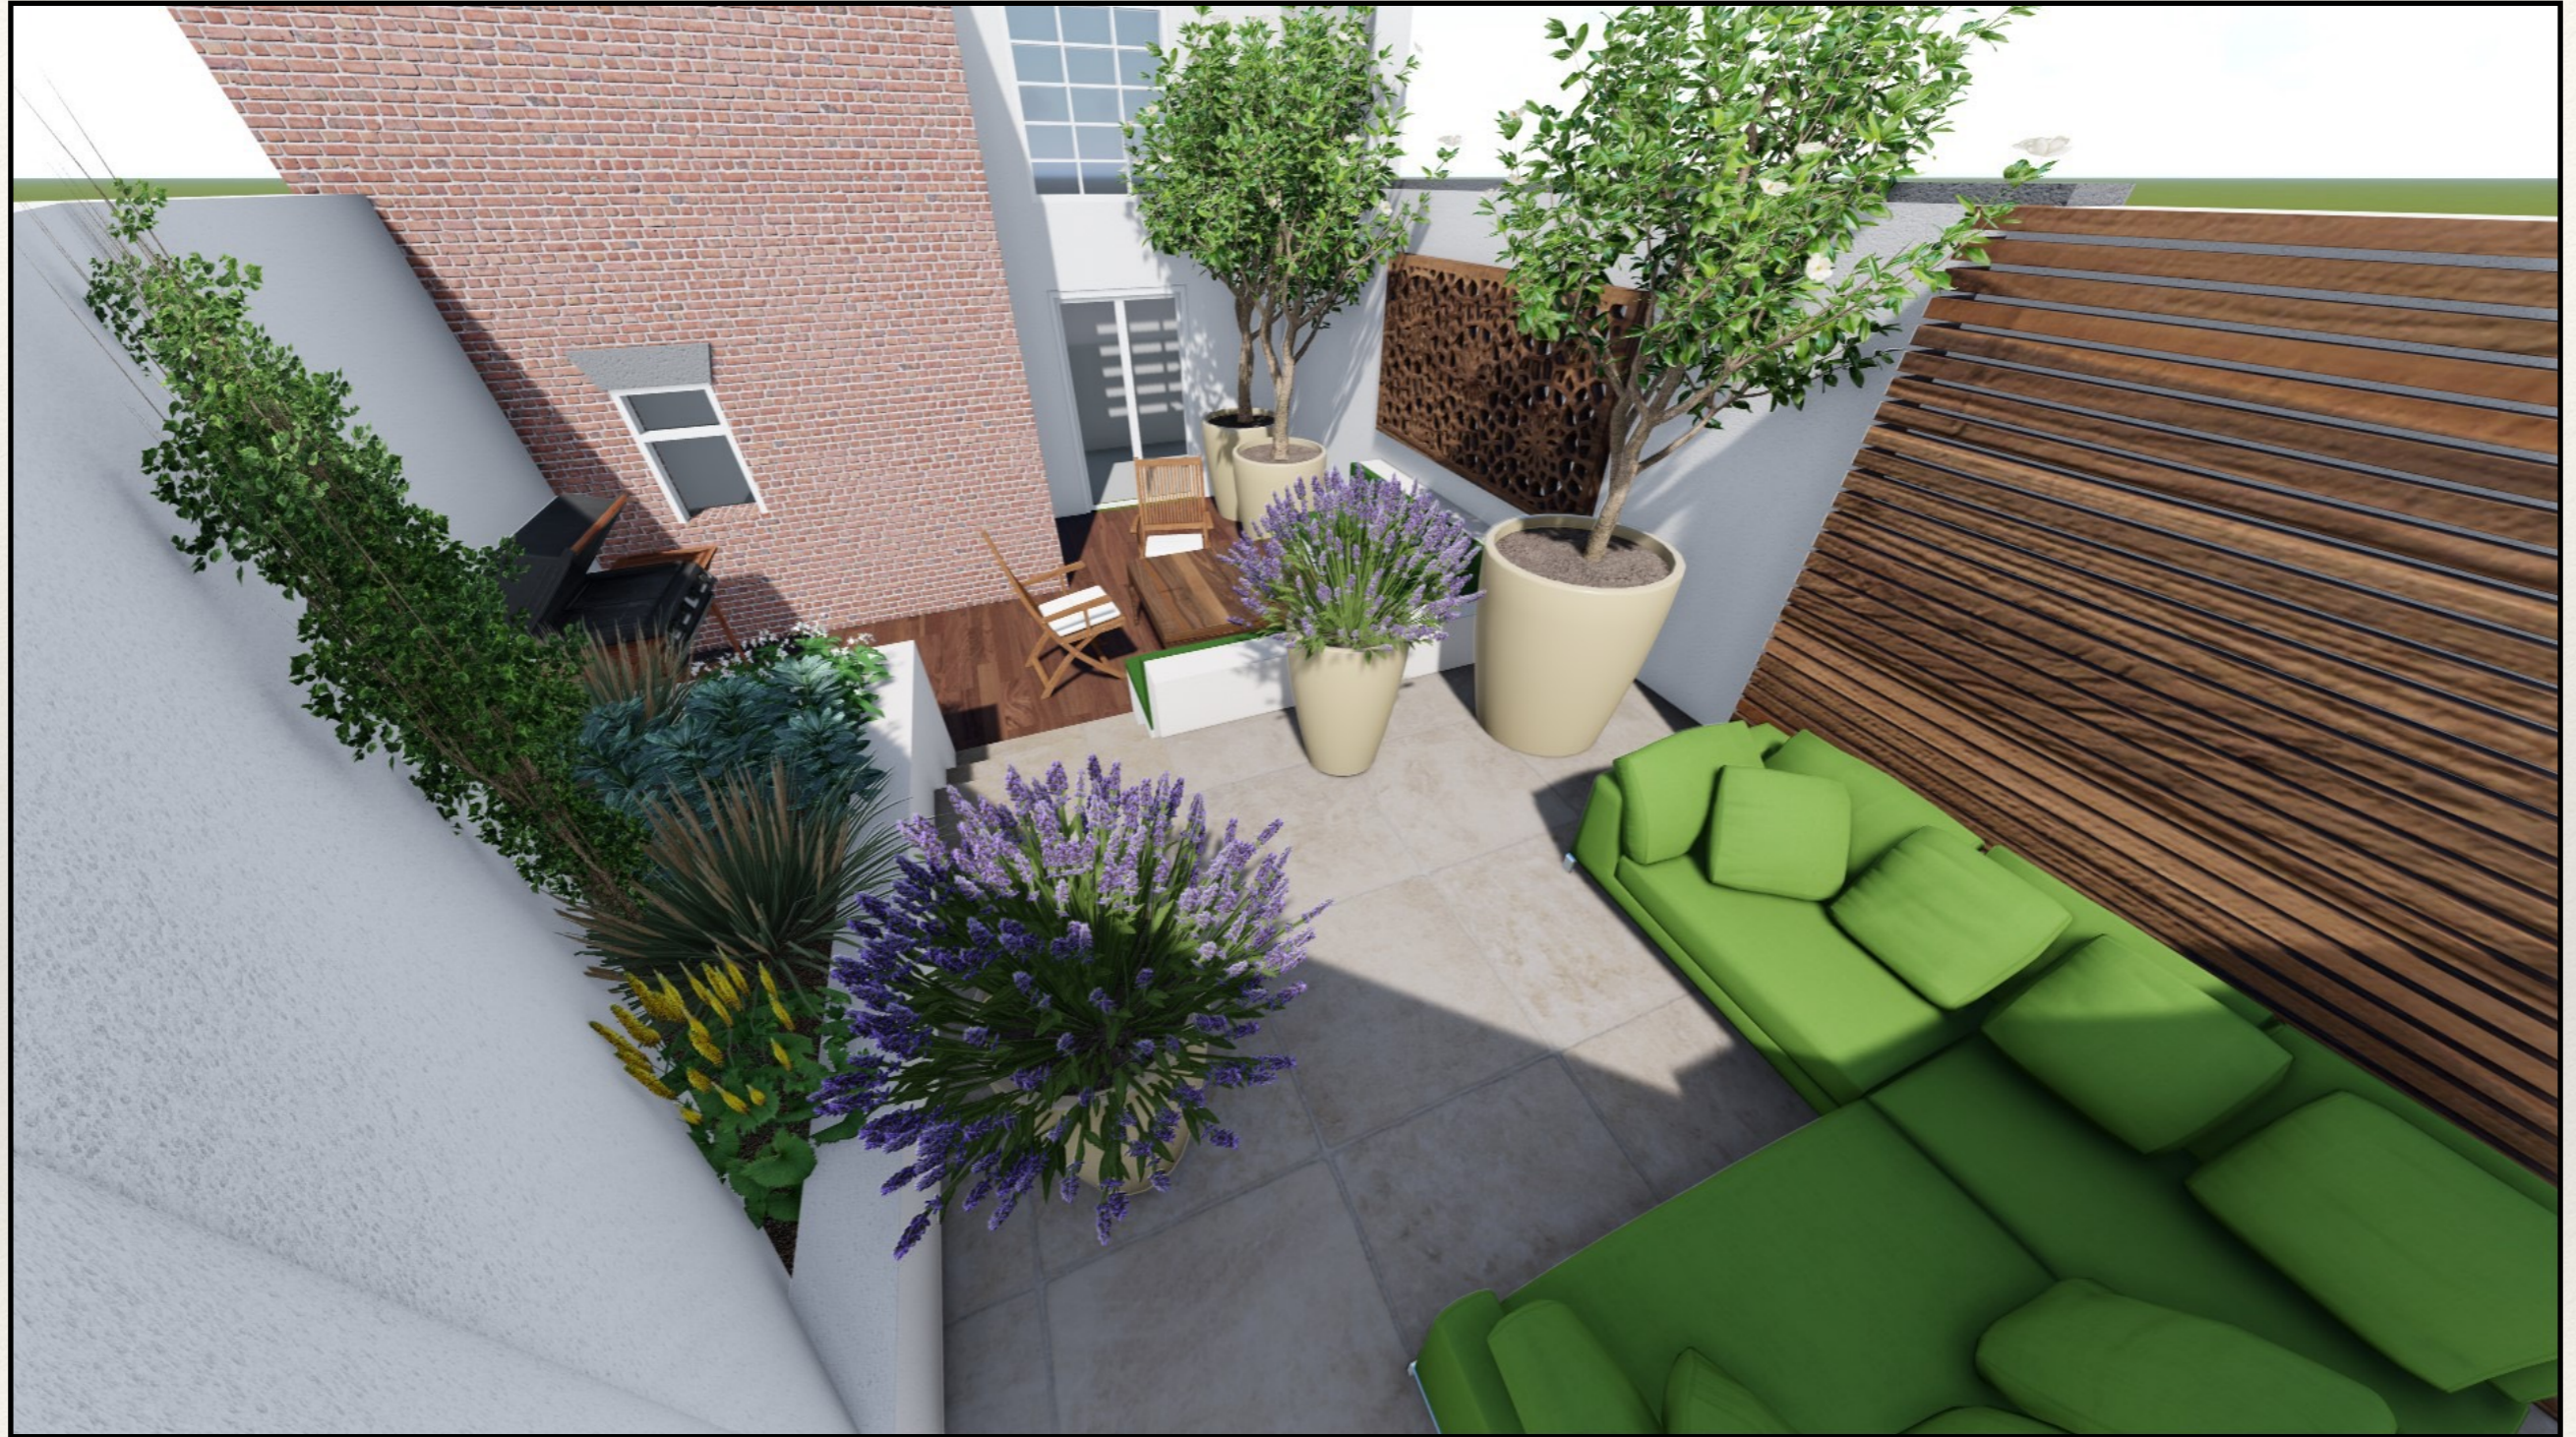

The London Landscaping Company

3D Layout Options

Tyler Hemmen
65 Kennington Rd
Lambeth
SE1 7PZ
United Kingdom

Option 1

Option 2